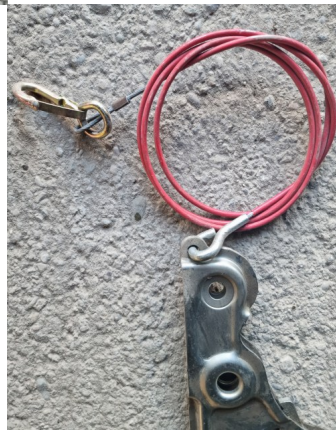

Handbremshebel

Feldküche M58: Handbremshebel

inkl. Seil

Rating: Not Rated Yet

Price

Sales price 96,00 €

[Ask a question about this product](#)

Description